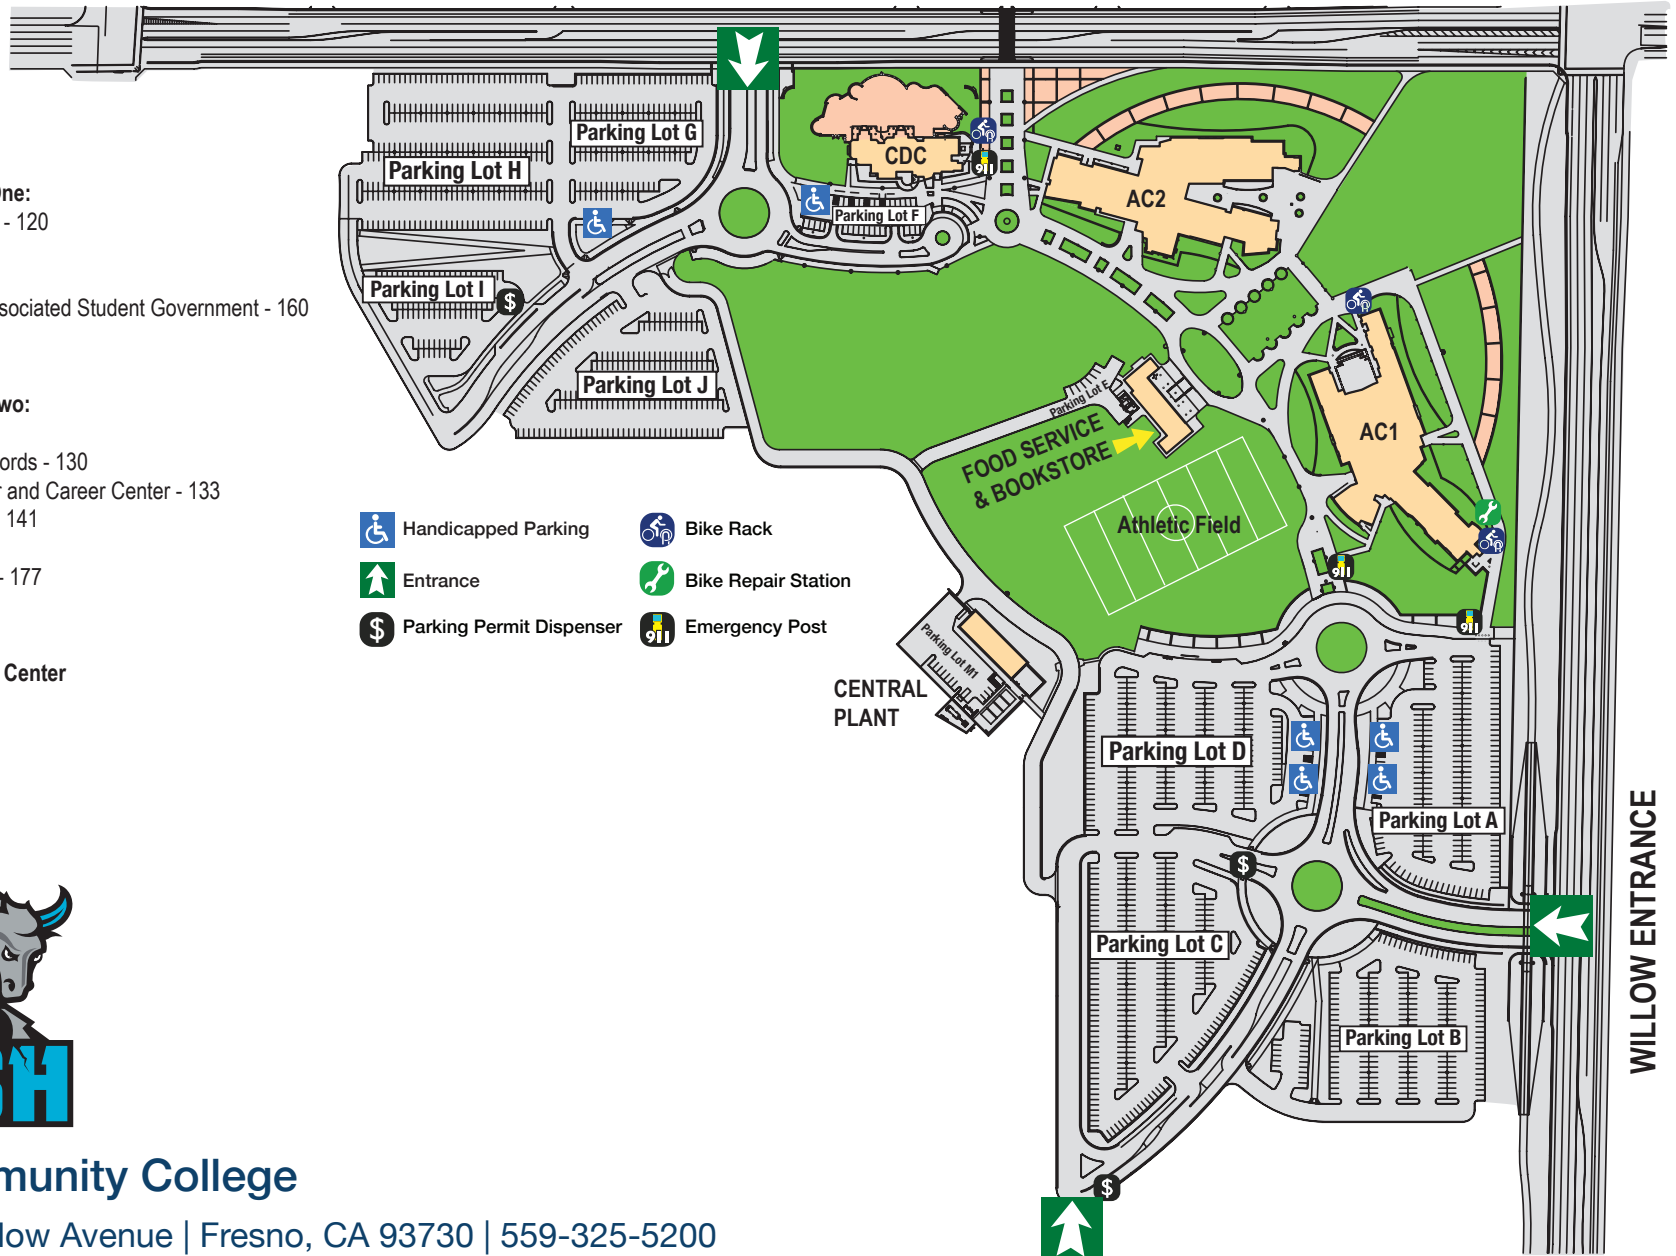

INTERNATIONAL ENTRANCE

**AC1 Academic Center One:**  
 Open Computer Lab - 120  
 Tutorial Center - 137  
 Forum Hall - 150  
 Student Activities/Associated Student Government - 160  
 Administration - 260

**AC2 Academic Center Two:**  
 Admissions and Records - 130  
 Counseling, Transfer and Career Center - 133  
 Financial Aid Office - 141  
 Library - 142, 152  
 Assessment Center - 177  
 Nurse - 274W

**CDC Child Development Center**

-  Handicapped Parking
-  Entrance
-  Parking Permit Dispenser
-  Bike Rack
-  Bike Repair Station
-  Emergency Post

Clovis Community College

10309 North Willow Avenue | Fresno, CA 93730 | 559-325-5200

[www.cloviscollege.edu](http://www.cloviscollege.edu)

BEHYMER ENTRANCE

WILLOW ENTRANCE