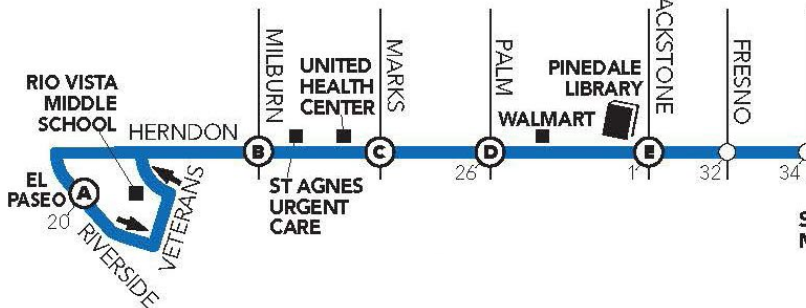

# Fresno FAX Route #3 now offers service to

Now providing service to Clovis Community College

## FAX Route #3 Schedule

<https://www.fresno.gov/transportation/fax/routes/>

LEGEND/LEYENDA 1/22

-  ROUTE 3/RUTA 3
-  TIMEPOINT - SEE SCHEDULE FOR TIME BUS DEPARTS THIS STOP/PUNTO DE TIEMPO - VER HORARIO PARA LA HORA EN QUE EL AUTOBÚS SALE DE ESTA PARADA
-  TRANSFER POINT TO OTHER ROUTES/PUNTO DE TRANSFERENCIA A OTRAS RUTAS
-  DIRECTION OF TRAVEL/DIRECCIÓN DE VIAJE
-  POINT OF INTEREST/PUNTO DE INTERÉS
-  PASS OUTLET/PUNTO DE VENTA

MAP NOT TO SCALE/MAPA NO A ESCALA

Clovis Community College

10309 North Willow Avenue | Fresno, CA 93730 | 559-325-5200

[www.cloviscollege.edu](http://www.cloviscollege.edu)

STATE CENTER  
COMMUNITY COLLEGE DISTRICT