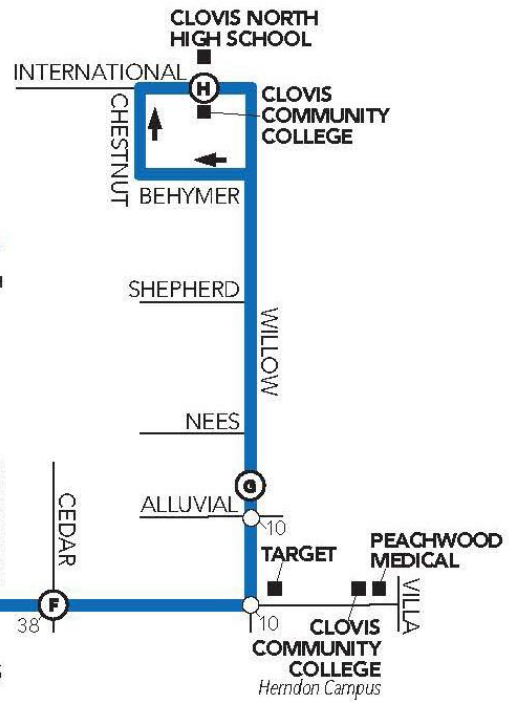

# Fresno FAX Route #3 now offers service to

Now providing service to Clovis Community College

## FAX Route #3 Schedule

<https://www.fresno.gov/transportation/fax/routes/>

LEGEND/LEYENDA 1/22

-  ROUTE 3/RUTA 3
-  TIMEPOINT - SEE SCHEDULE FOR TIME BUS DEPARTS THIS STOP/PUNTO DE TIEMPO - VER HORARIO PARA LA HORA EN QUE EL AUTOBÚS SALE DE ESTA PARADA
-  TRANSFER POINT TO OTHER ROUTES/PUNTO DE TRANSFERENCIA A OTRAS RUTAS
-  DIRECTION OF TRAVEL/DIRECCIÓN DE VIAJE
-  POINT OF INTEREST/PUNTO DE INTERÉS
-  PASS OUTLET/PUNTO DE VENTA

MAP NOT TO SCALE/MAPA NO A ESCALA

Clovis Community College

10309 North Willow Avenue | Fresno, CA 93730 | 559-325-5200

[www.cloviscollege.edu](http://www.cloviscollege.edu)

STATE CENTER  
COMMUNITY COLLEGE DISTRICT